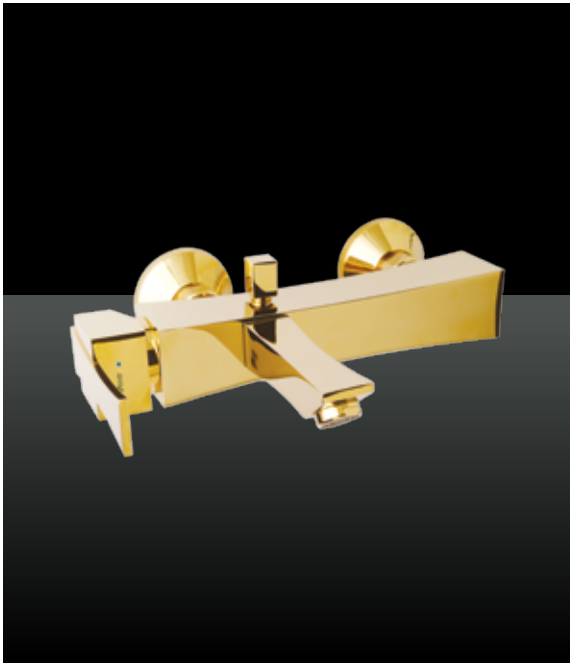

Gold Edition
IMPRO

**LUXURY
REFINED**

~ITALIAN DESIGN~

Shouder
Constructional Faucets

09120037768

تامین لوله و اتصالات بهتا پایپ

Gold Edition
IMPRO

Single hole basin mixer tall
127WG13950T

Single hole basin mixer
127WG13950

Bath Mixer
127BG13950

Wall shower mixer
127SG13950

Gold Edition
IMPRO

LUXURY REFINED

~ITALIAN DESIGN~

IMPRO GOLD EDITION

09120037768

تامین لوله و اتصالات بهتا پایپ

Shouder
Constructional Faucets